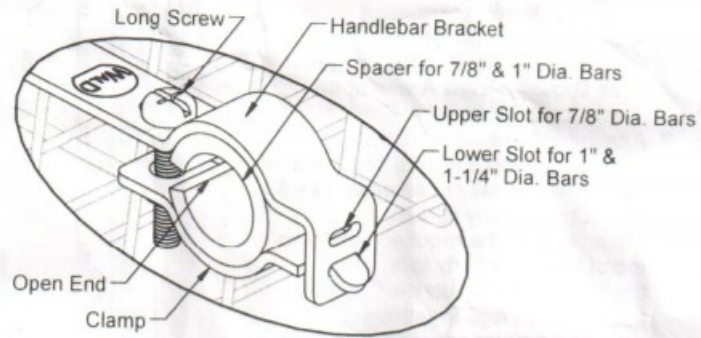

MULTI-FIT FRONT BASKET

- Fits 7/8", 1" & 1-1/4" Diameter Bars
- Comes with metric fasteners
- 2-Piece adjustable legs

VIEW A