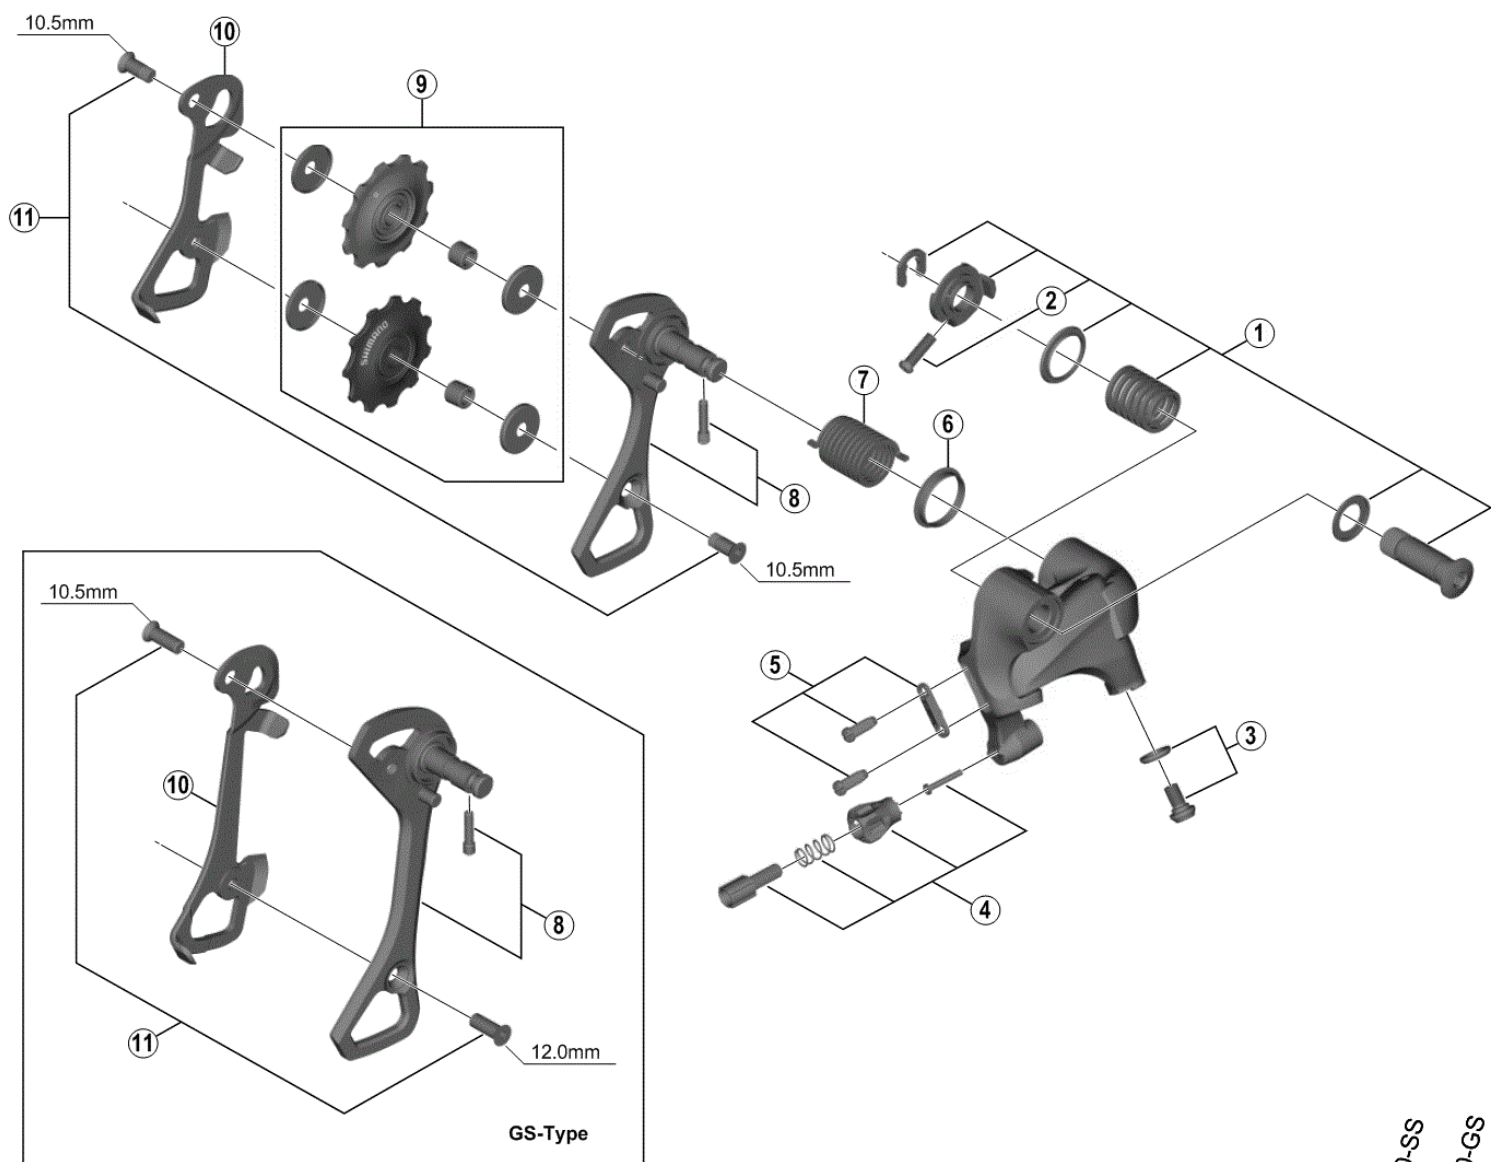

SHIMANO 105 Rear Derailleur (11-speed)

**RD-5800-S** (SS/GS) Silver Version (Short Cage/Long Cage)

**RD-5800-L** (SS/GS) Black Version (Short Cage/Long Cage)

RD-6800-SS  
RD-6800-GS