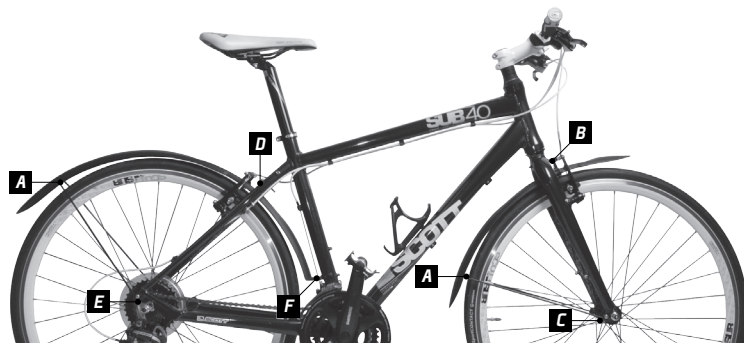

FRONT + REAR MUDGUARD

28"

27 35

fit tubes from Ø27 to Ø35mm

COLORADO CITY

EN. FRONT MUDGUARD + REAR MUDGUARD
FR. GARDE BOUE AVANT + GARDE BOUE ARRIÈRE
PT. GUARDA-LAMAS DIANTEIRO + GUARDA-LAMAS TRASEIRO
DE. VORDERRAD SPRITZSCHUTZ + HINTERRAD-SPRITZSCHUTZ

MOUNTING KIT INCLUDED

FRONT MUDGUARD + REAR MUDGUARD

FRONT MUDGUARD

REAR MUDGUARD