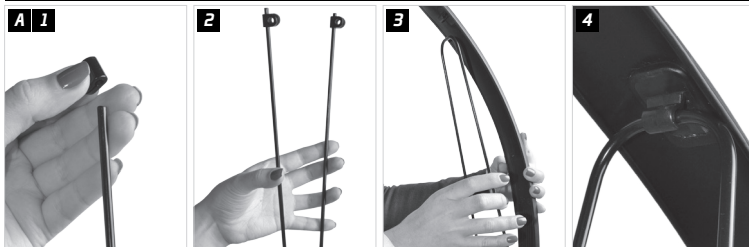

FRONT MUDGUARD + REAR MUDGUARD