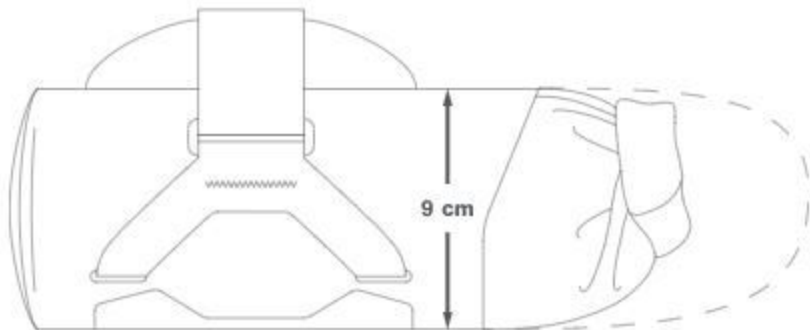

◀ 4 cm ▶

9 cm

MIN 16 cm

MAX 24 cm

WEIGHT: 105 g

WIDTH: 9.5 cm