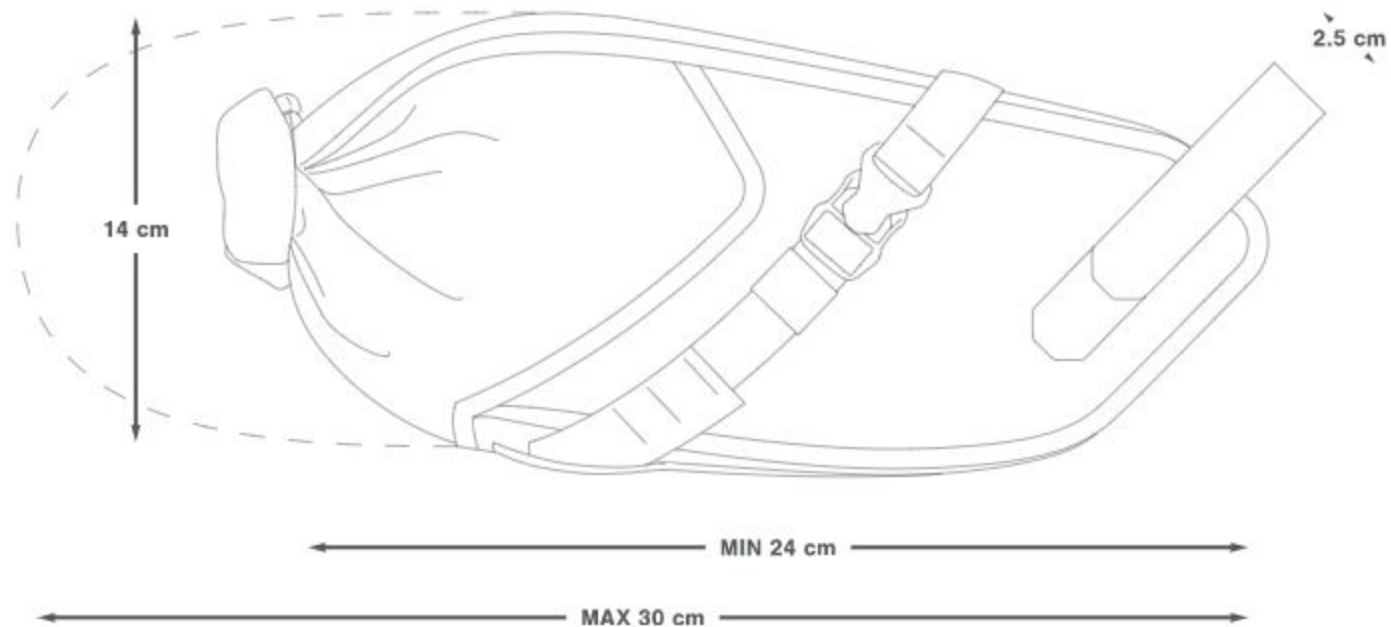

4.5L

6L

WEIGHT: 235 g

WIDTH: 14 cm

4.5L

6L

15 cm

2.5 cm

MIN 24 cm

MAX 36 cm

WEIGHT: 290 g

WIDTH: 16 cm