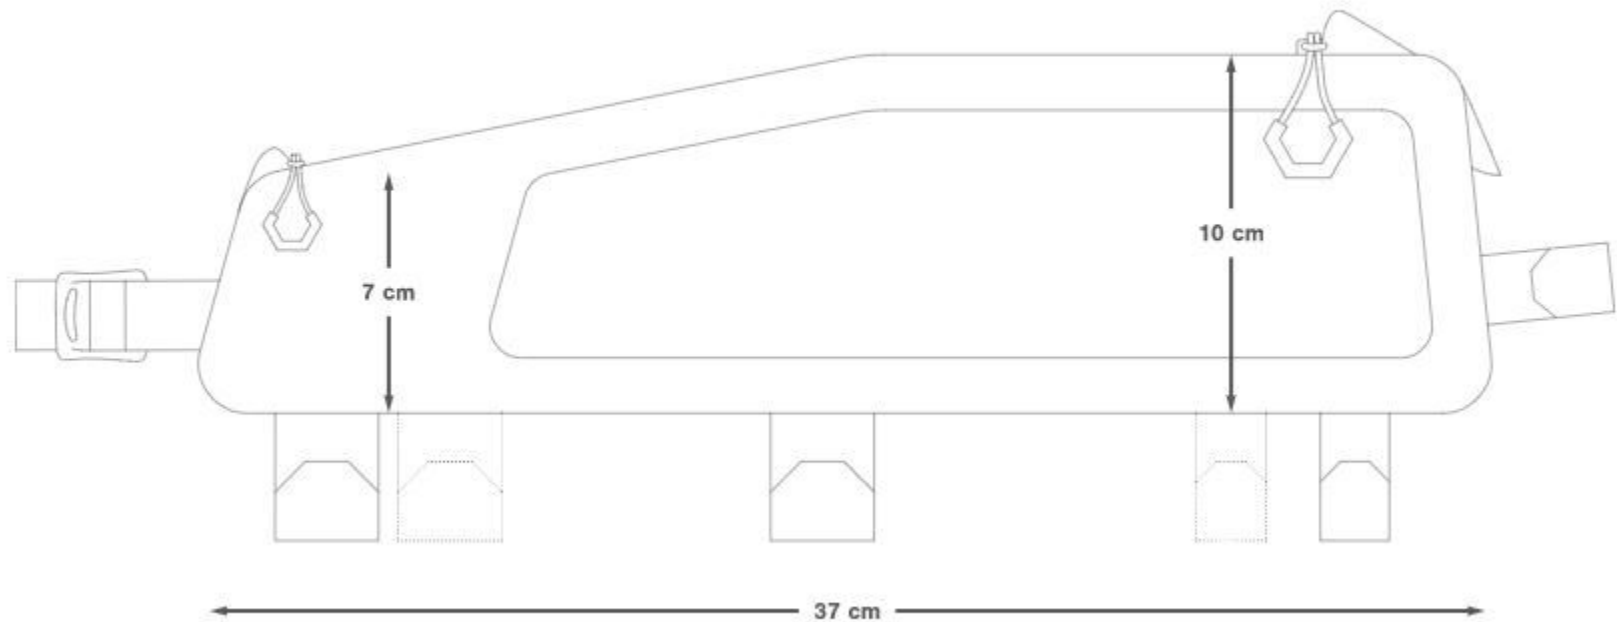

SPECIFICATIONS

WEIGHT: 200 g

WIDTH: 4.5 cm