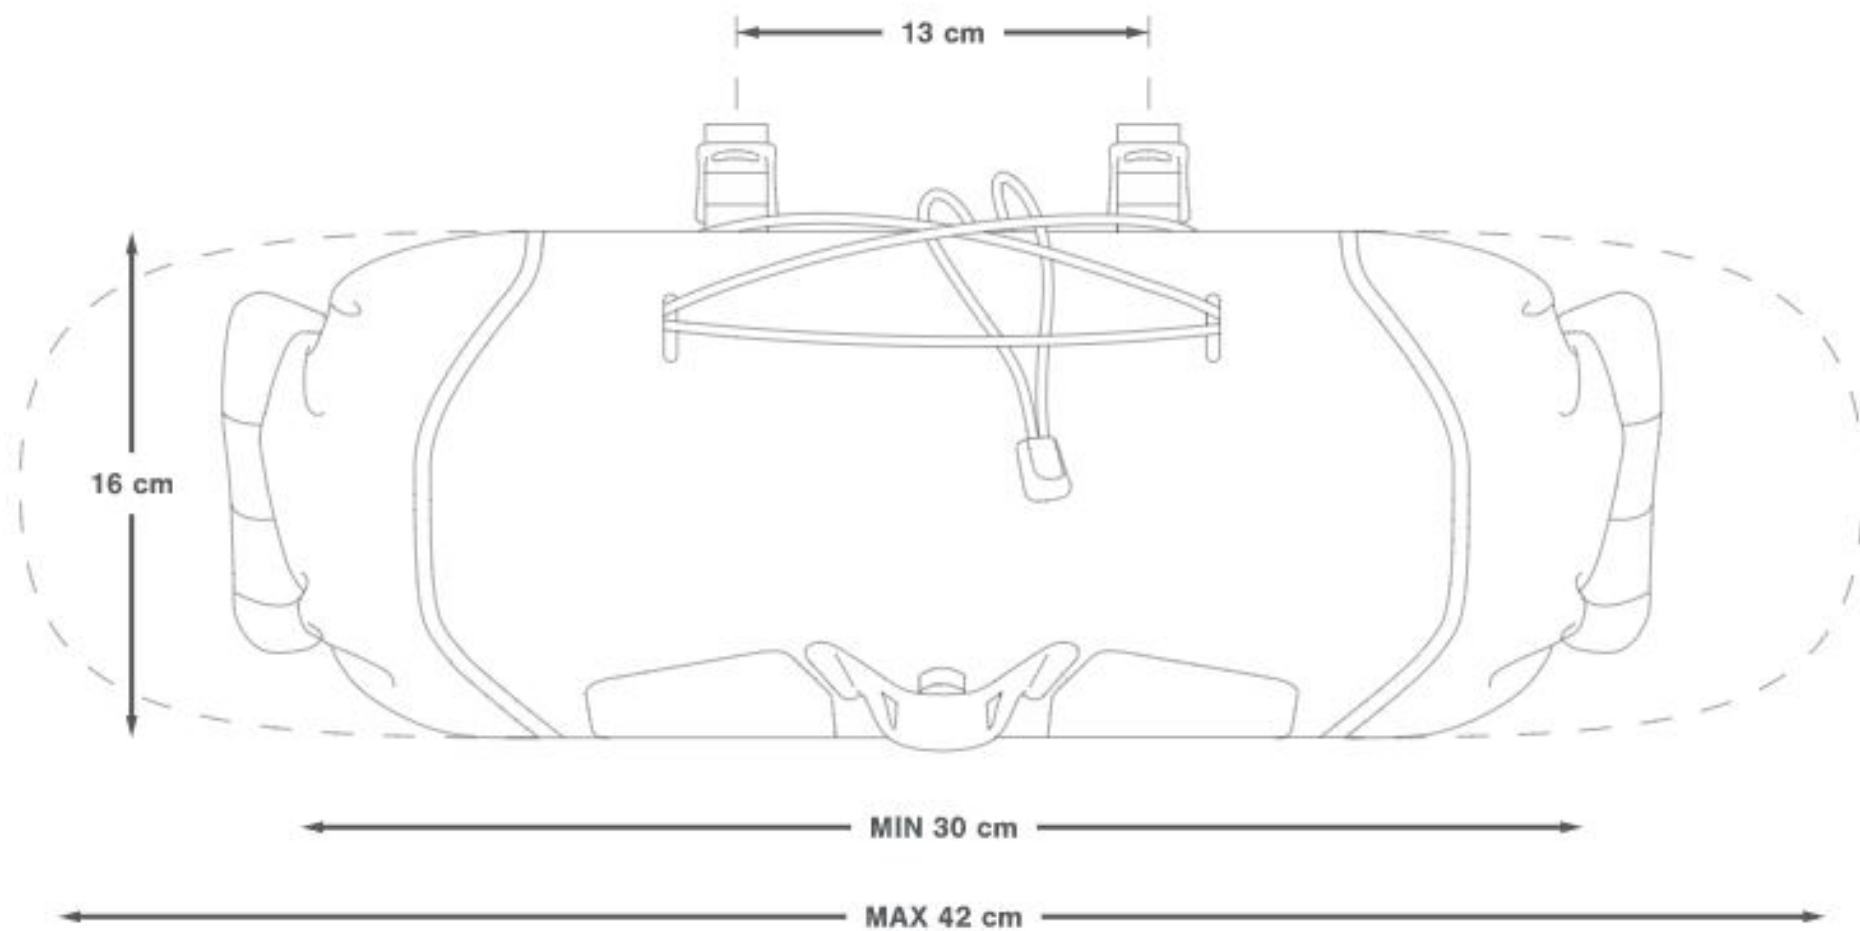

7L

11L

WEIGHT: 240 g

WIDTH: 16 cm

7L

11L

WEIGHT: 270 g

WIDTH: 18 cm