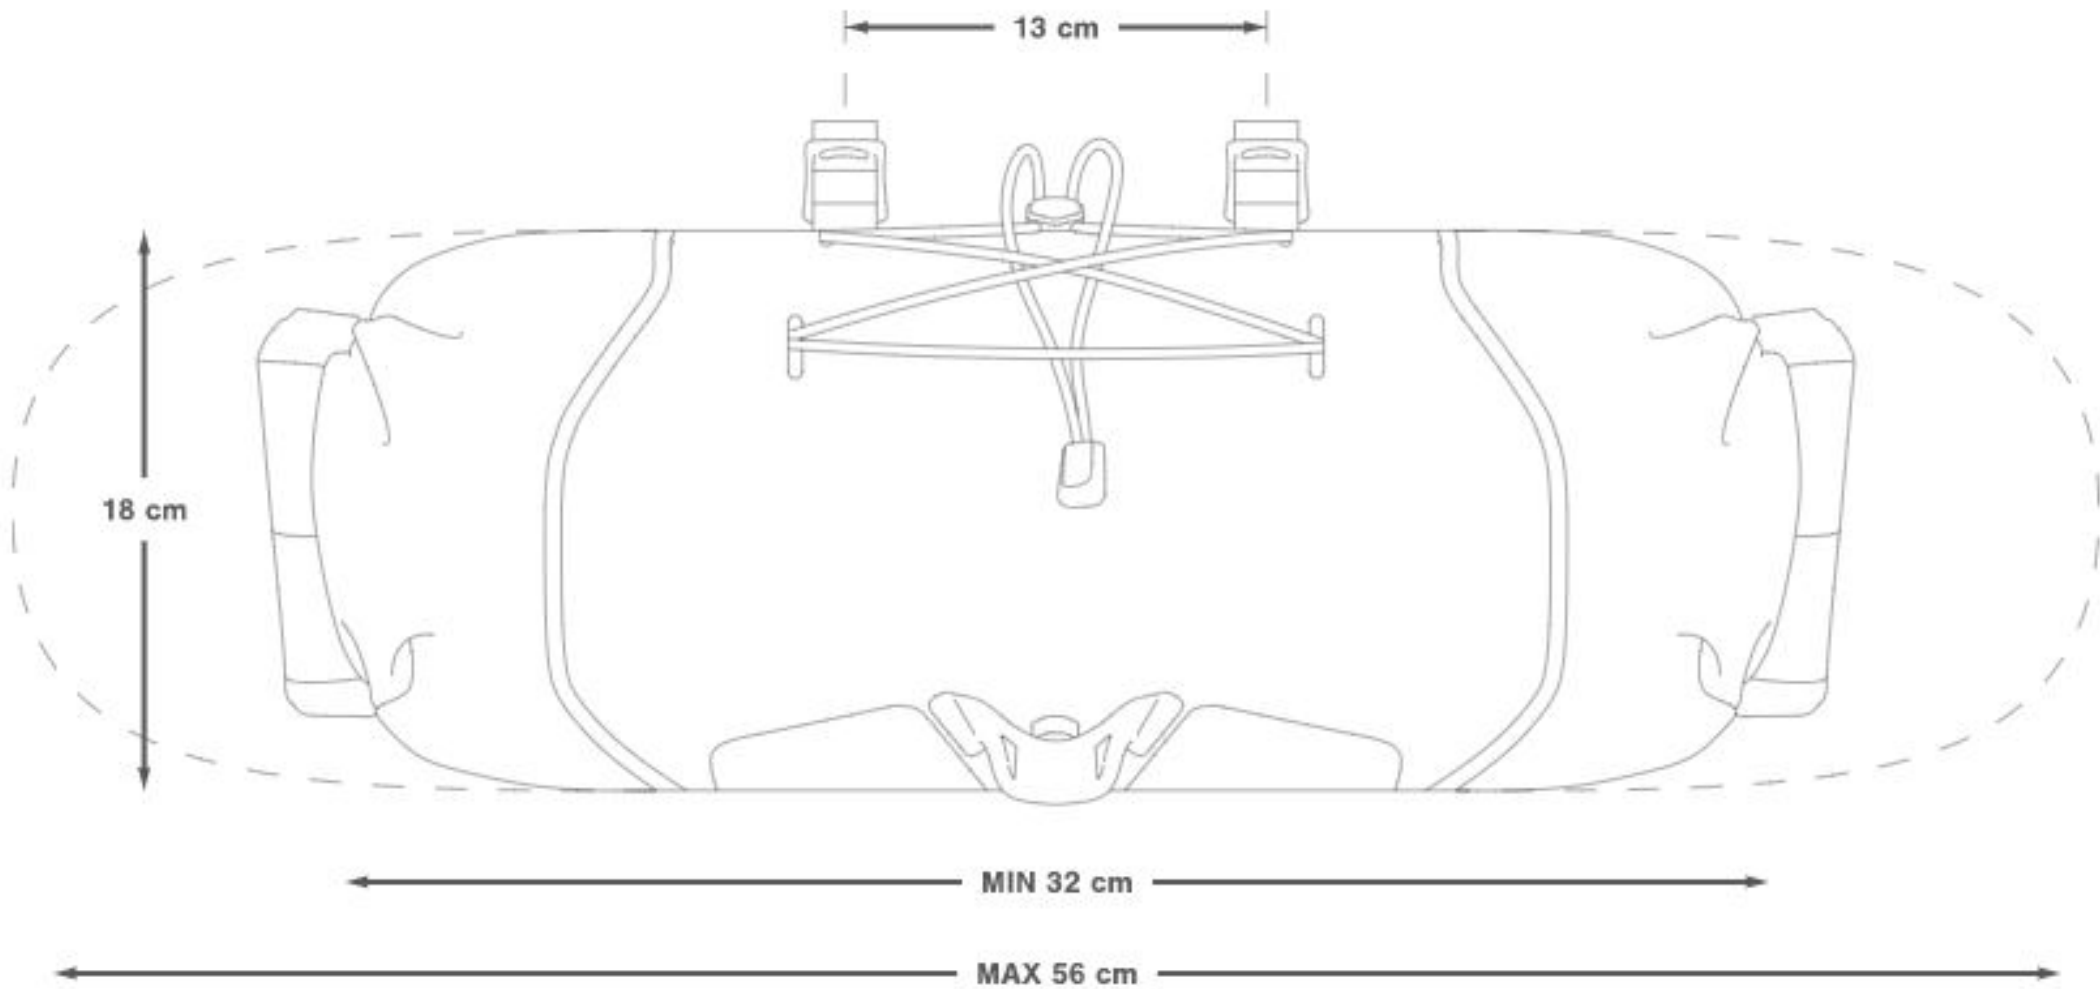

7L

11L

WEIGHT: 240 g

WIDTH: 16 cm

7L

11L

WEIGHT: 270 g

WIDTH: 18 cm