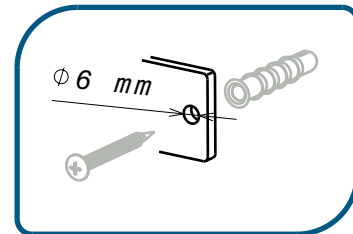

Accroche vélo mural - B123P

fixations murales
(vis et chevilles)
non fournies

wall fixations
(screws and wall plugs)
not supplied