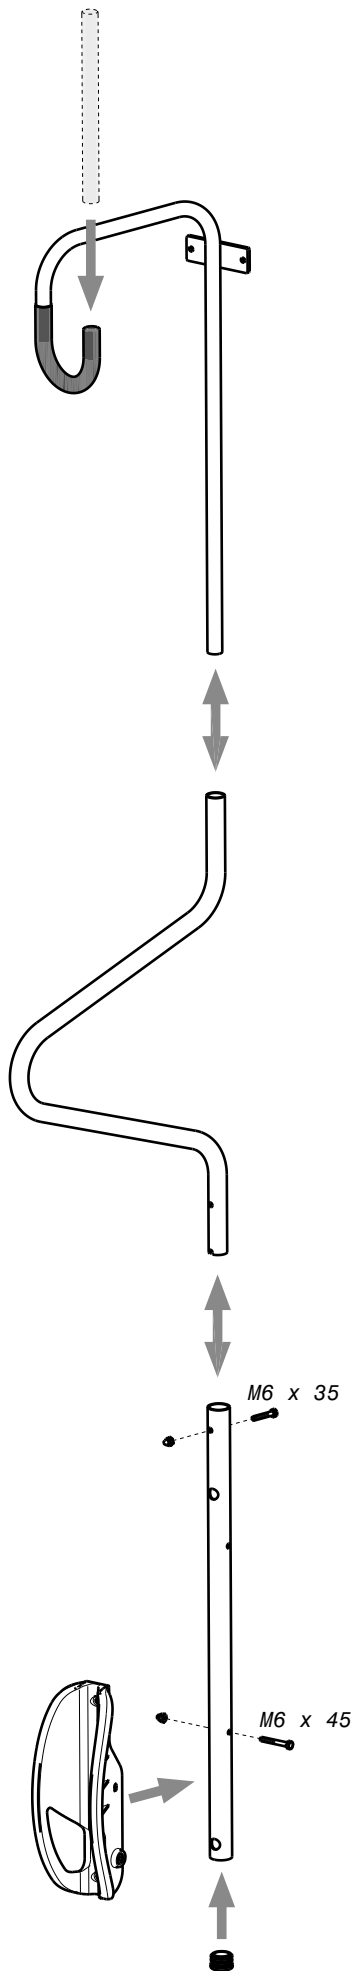

Accroche vélo mural - B123P

fixations murales
(vis et chevilles)
non fournies

wall fixations
(screws and wall plugs)
not supplied